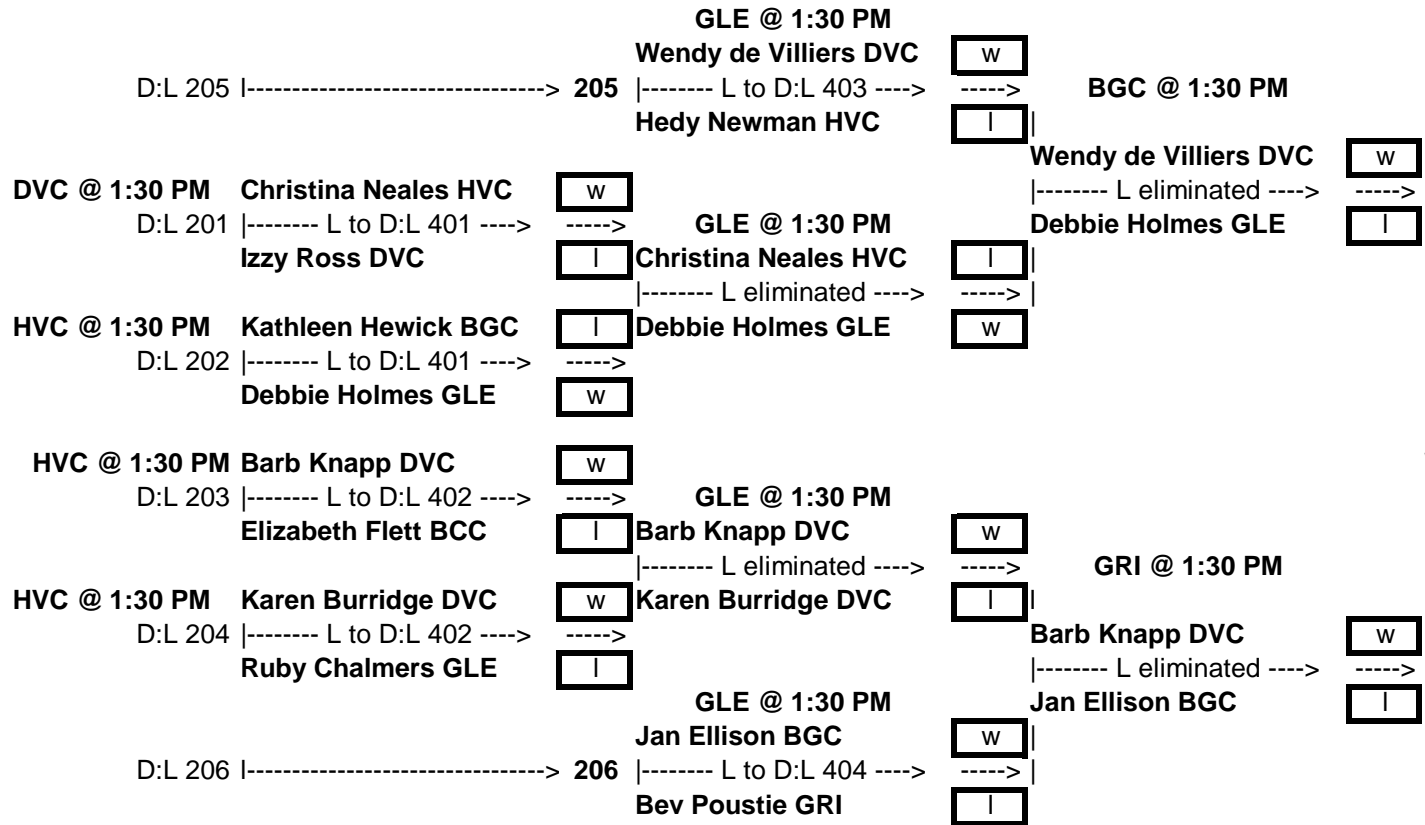

Tue., Jan. 13, '15

Wed., Jan. 14, '15

Thu., Jan. 15, '15

Fri., Jan. 16, '15

**OPEN DAY LADIES
2ND EVENT**

Sponsored by:

M & M MEAT SHOPS

CAMBRIDGE TOWELS

GENUINE BAKERY

DGC @ 10:45 AM

HACA

WINNER

**GRIMSBY CC
TROPHY**