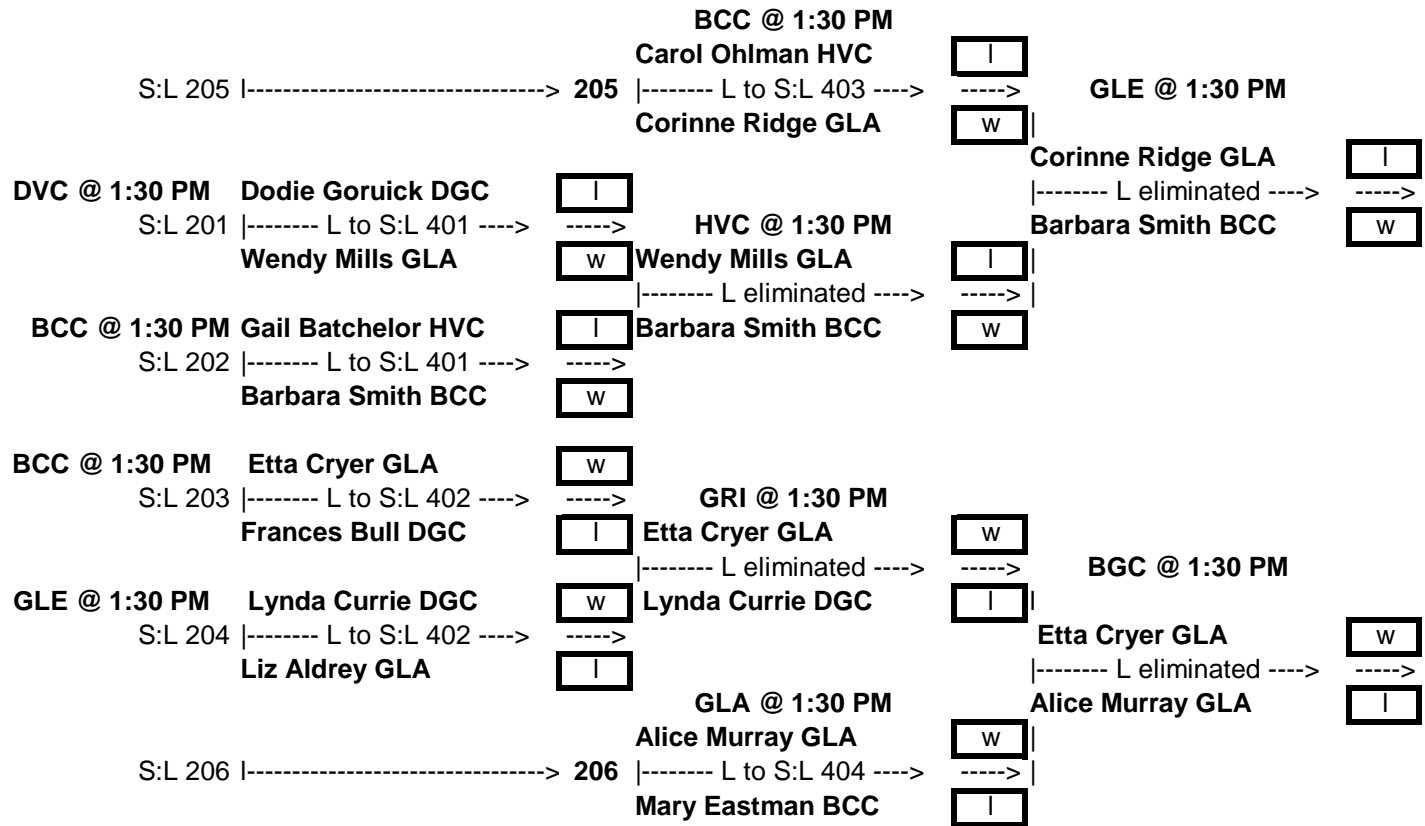

Tue., Jan. 13, '15

Wed., Jan. 14, '15

Thu., Jan. 15, '15

Fri., Jan. 16, '15

SENIOR DAY LADIES
2ND EVENT

Sponsored by:

M & M MEAT SHOPS

CAMBRIDGE TOWELS

GENUINE BAKERY

HACA

Barbara Smith BCC
Barbara Smith BCC
WINNER

DUNDAS VALLEY G&CC
TROPHY

DGC @ 1:15 PM

Barbara Smith BCC

Etta Cryer GLA

W