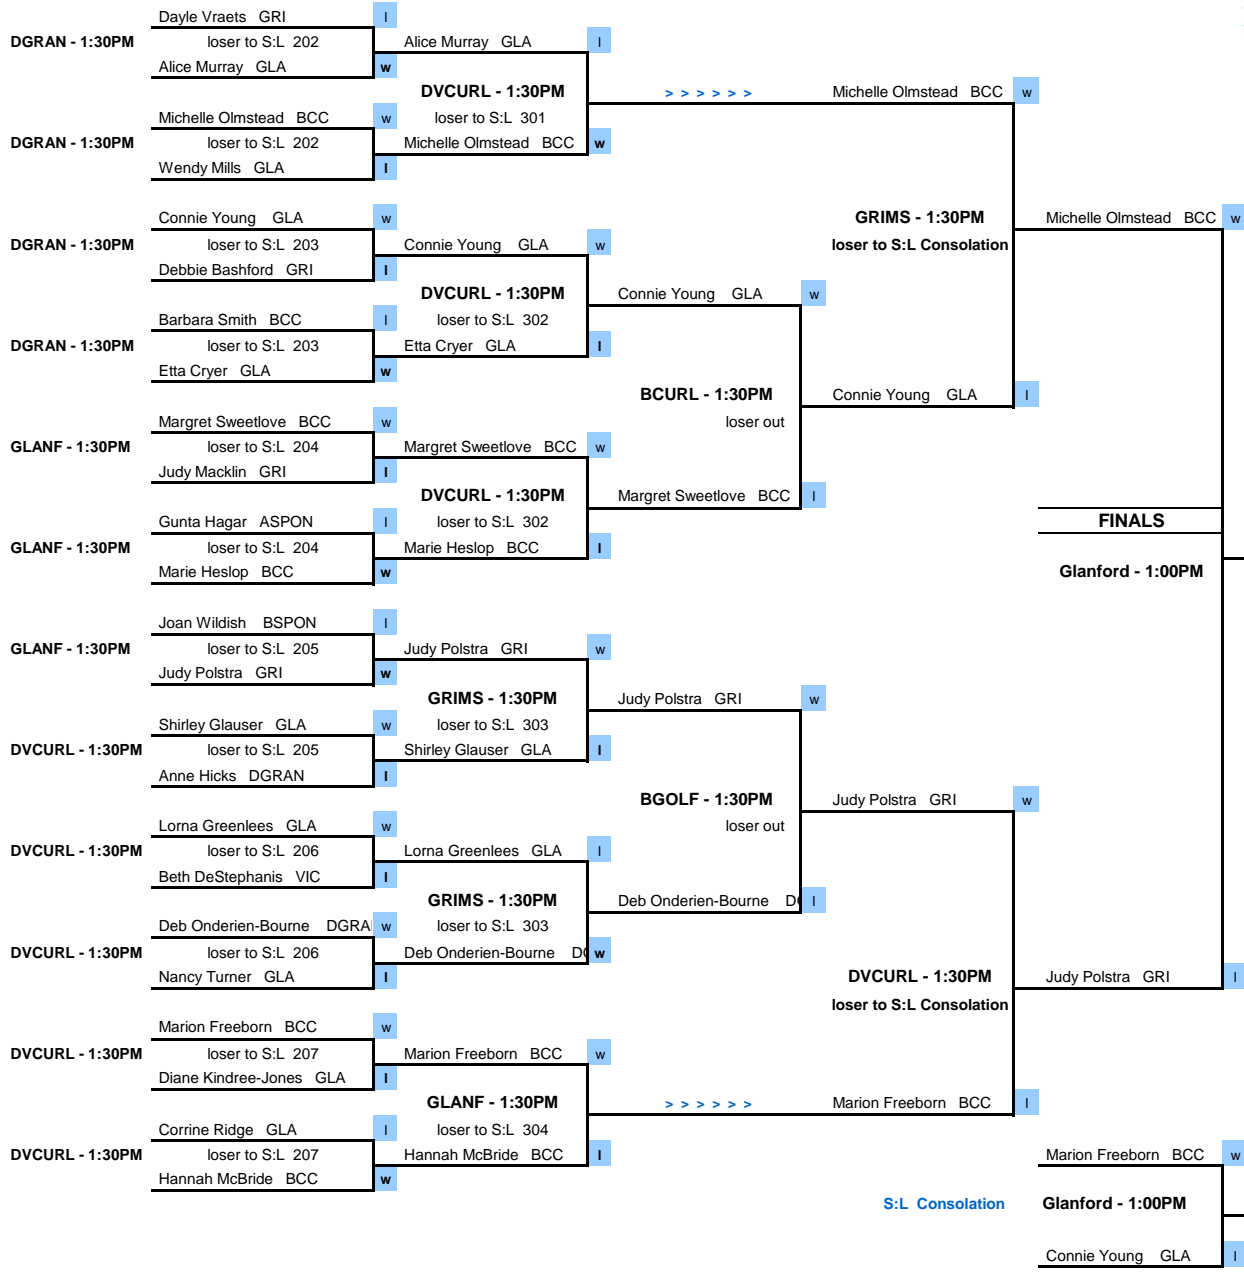

Mon., Jan. 13, '20

Tue., Jan. 14, '20

Wed., Jan. 15, '20

Thu., Jan. 16, '20

Fri., Jan. 17, '20

Sponsored by

Senior Day Ladies 1ST EVENT

Draw Masters Notes: