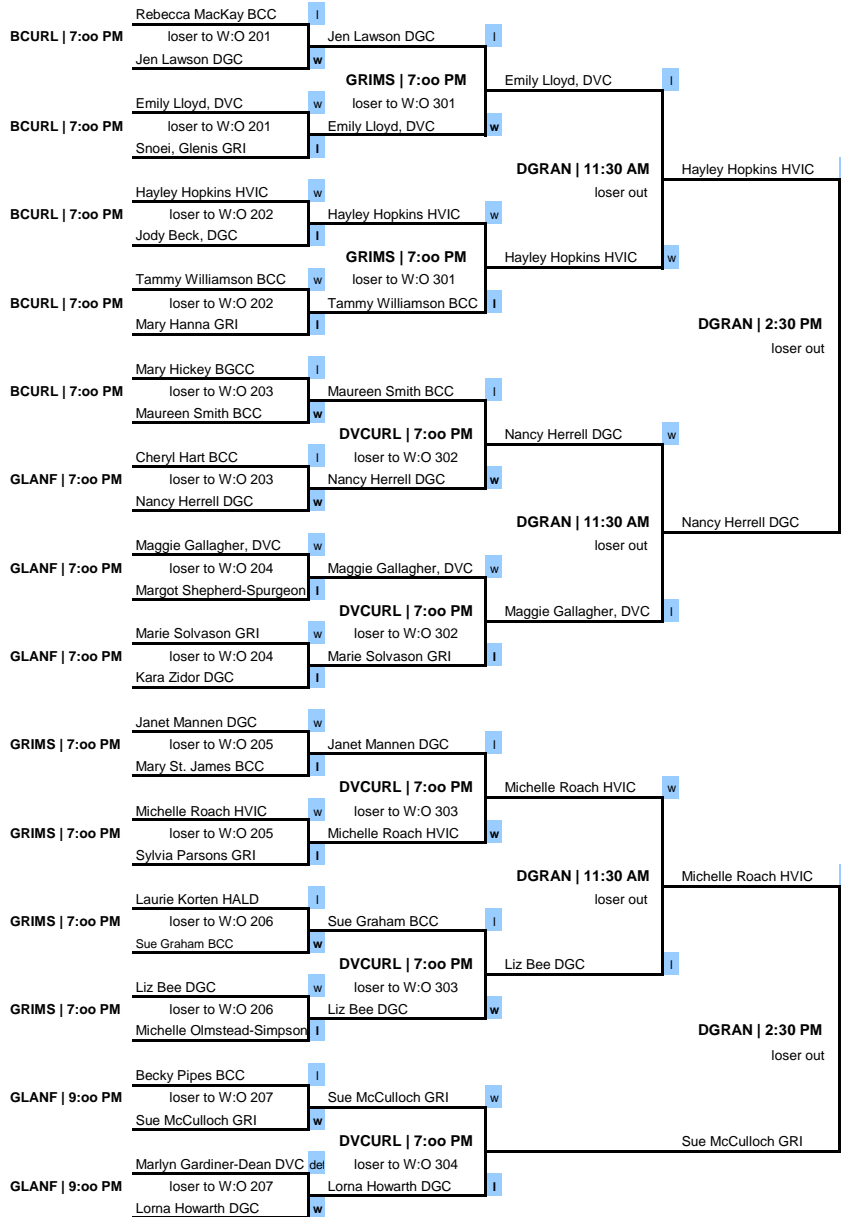

Wed., Jan. 15, '20    Thu., Jan. 16, '20    Sat., Jan. 18, '20    Sat., Jan. 18, '20    Sun., Jan. 19, '20

**2020 Women's Open 1ST EVENT**

FINALISTS	WINNER
Burl Golf - 2:00 PM	Michelle Roach HVIC

**Women's Open 1ST EVENT**

Legend
BCURL - Burlington Curling
BGOLF - Burlington Golf
DGRAN - Dundas Granite
DVCURL - Dundas Valley
GLANF - Glanford
GRIMS - Grimsby
HVIC - Hamilton Victoria
HALD - Haldimand CC