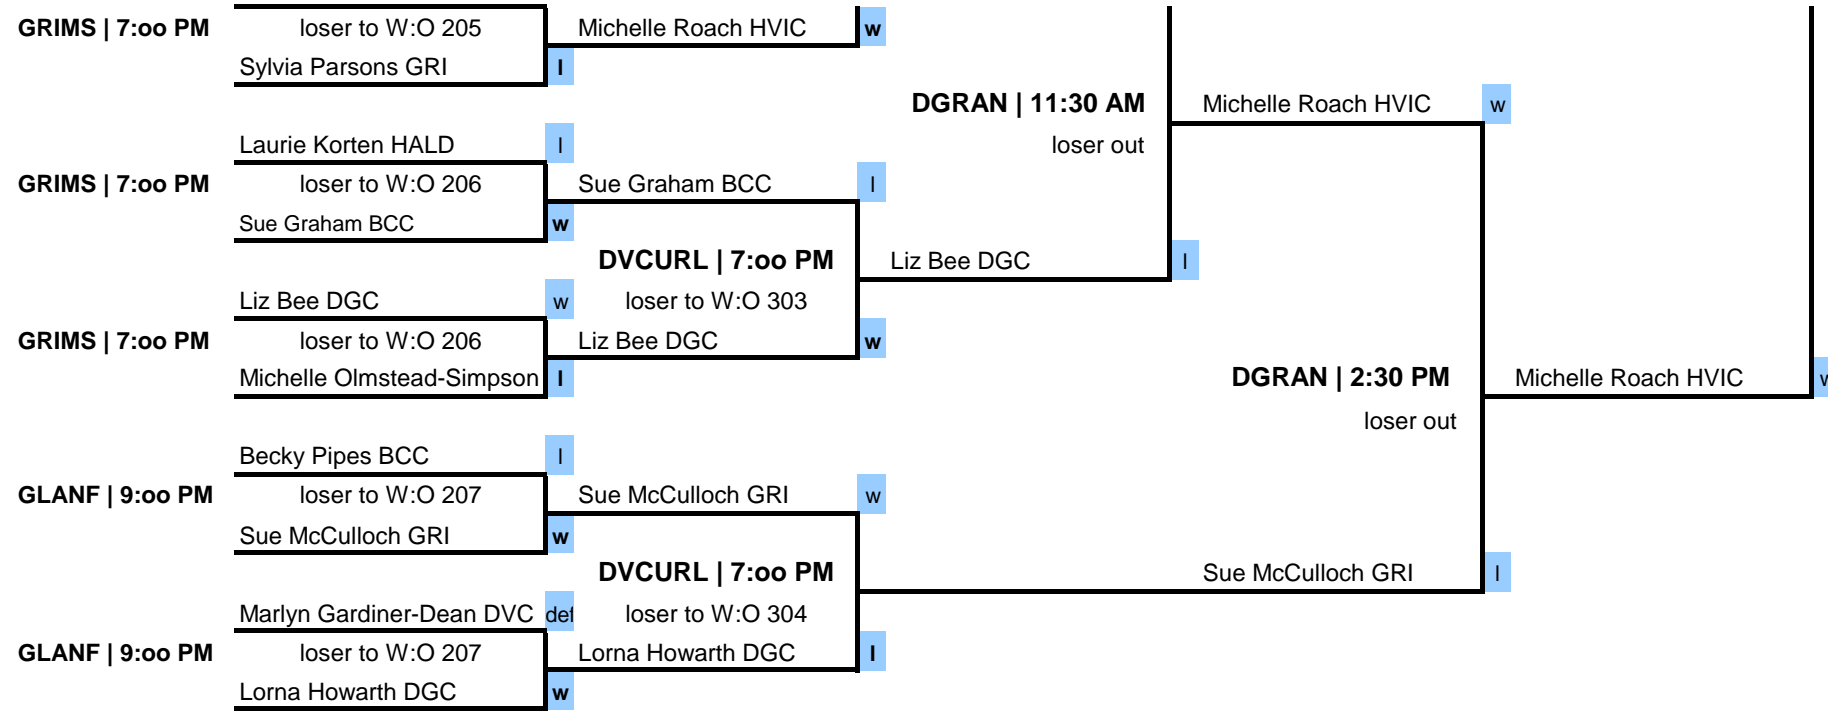

Wed., Jan. 15, '20

Thu., Jan. 16, '20

Sat., Jan. 18, '20

Sat., Jan. 18, '20

Sun., Jan. 19, '20

BCURL 7:00 PM	Rebecca MacKay BCC	I	GRIMS 7:00 PM	Jen Lawson DGC	I
	loser to W:O 201	w		Emily Lloyd, DVC	I
BCURL 7:00 PM	Jen Lawson DGC	w	DGRAN 11:30 AM	Emily Lloyd, DVC	I
	Emily Lloyd, DVC	w		loser to W:O 301	w
BCURL 7:00 PM	loser to W:O 201	I	DGRAN 11:30 AM	Hayley Hopkins HVIC	w
	Snoei, Glenis GRI	w		loser out	w
BCURL 7:00 PM	Hayley Hopkins HVIC	w	GRIMS 7:00 PM	Hayley Hopkins HVIC	w
	loser to W:O 202	I		loser to W:O 301	I
BCURL 7:00 PM	Jody Beck, DGC	w	DGRAN 2:30 PM	Hayley Hopkins HVIC	w
	Tammy Williamson BCC	w		loser out	I
BCURL 7:00 PM	loser to W:O 202	I	DVCURL 7:00 PM	Tammy Williamson BCC	w
	Mary Hanna GRI	w		loser to W:O 302	w
BCURL 7:00 PM	Mary Hickey BGCC	I	DGRAN 11:30 AM	Nancy Herrell DGC	w
	loser to W:O 203	w		loser out	I
GLANF 7:00 PM	Maureen Smith BCC	w	DVCURL 7:00 PM	Maggie Gallagher, DVC	w
	Cheryl Hart BCC	I		loser to W:O 302	I
GLANF 7:00 PM	loser to W:O 203	w	DGRAN 11:30 AM	Nancy Herrell DGC	w
	Nancy Herrell DGC	w		loser out	I
GLANF 7:00 PM	Maggie Gallagher, DVC	w	DVCURL 7:00 PM	Maggie Gallagher, DVC	w
	loser to W:O 204	I		loser to W:O 302	I
GLANF 7:00 PM	Margot Shepherd-Spurgeon	w	DVCURL 7:00 PM	Marie Solvason GRI	w
	Marie Solvason GRI	w		loser to W:O 204	I
GRIMS 7:00 PM	loser to W:O 205	I	DVCURL 7:00 PM	Kara Zidor DGC	w
	Mary St. James BCC	w		loser to W:O 303	w
GRIMS 7:00 PM	Janet Mannen DGC	w	DVCURL 7:00 PM	Michelle Roach HVIC	w
	Janet Mannen DGC	w		loser to W:O 303	w

Sponsored by

**2020
Women's Open
1ST EVENT**

FINALS	WINNER
Burl Golf - 2:00 PM	Michelle Roach HVIC

**Women's Open
1ST EVENT**

- Legend**
- BCURL - Burlington Curling**
 - BGOLF - Burlington Golf**
 - DGRAN - Dundas Granite**
 - DVCURL - Dundas Valley**
 - GLANF - Glanford**
 - GRIMS - Grimsby**
 - HVICT - Hamilton Victoria**
 - HALD - Haldimand CC**