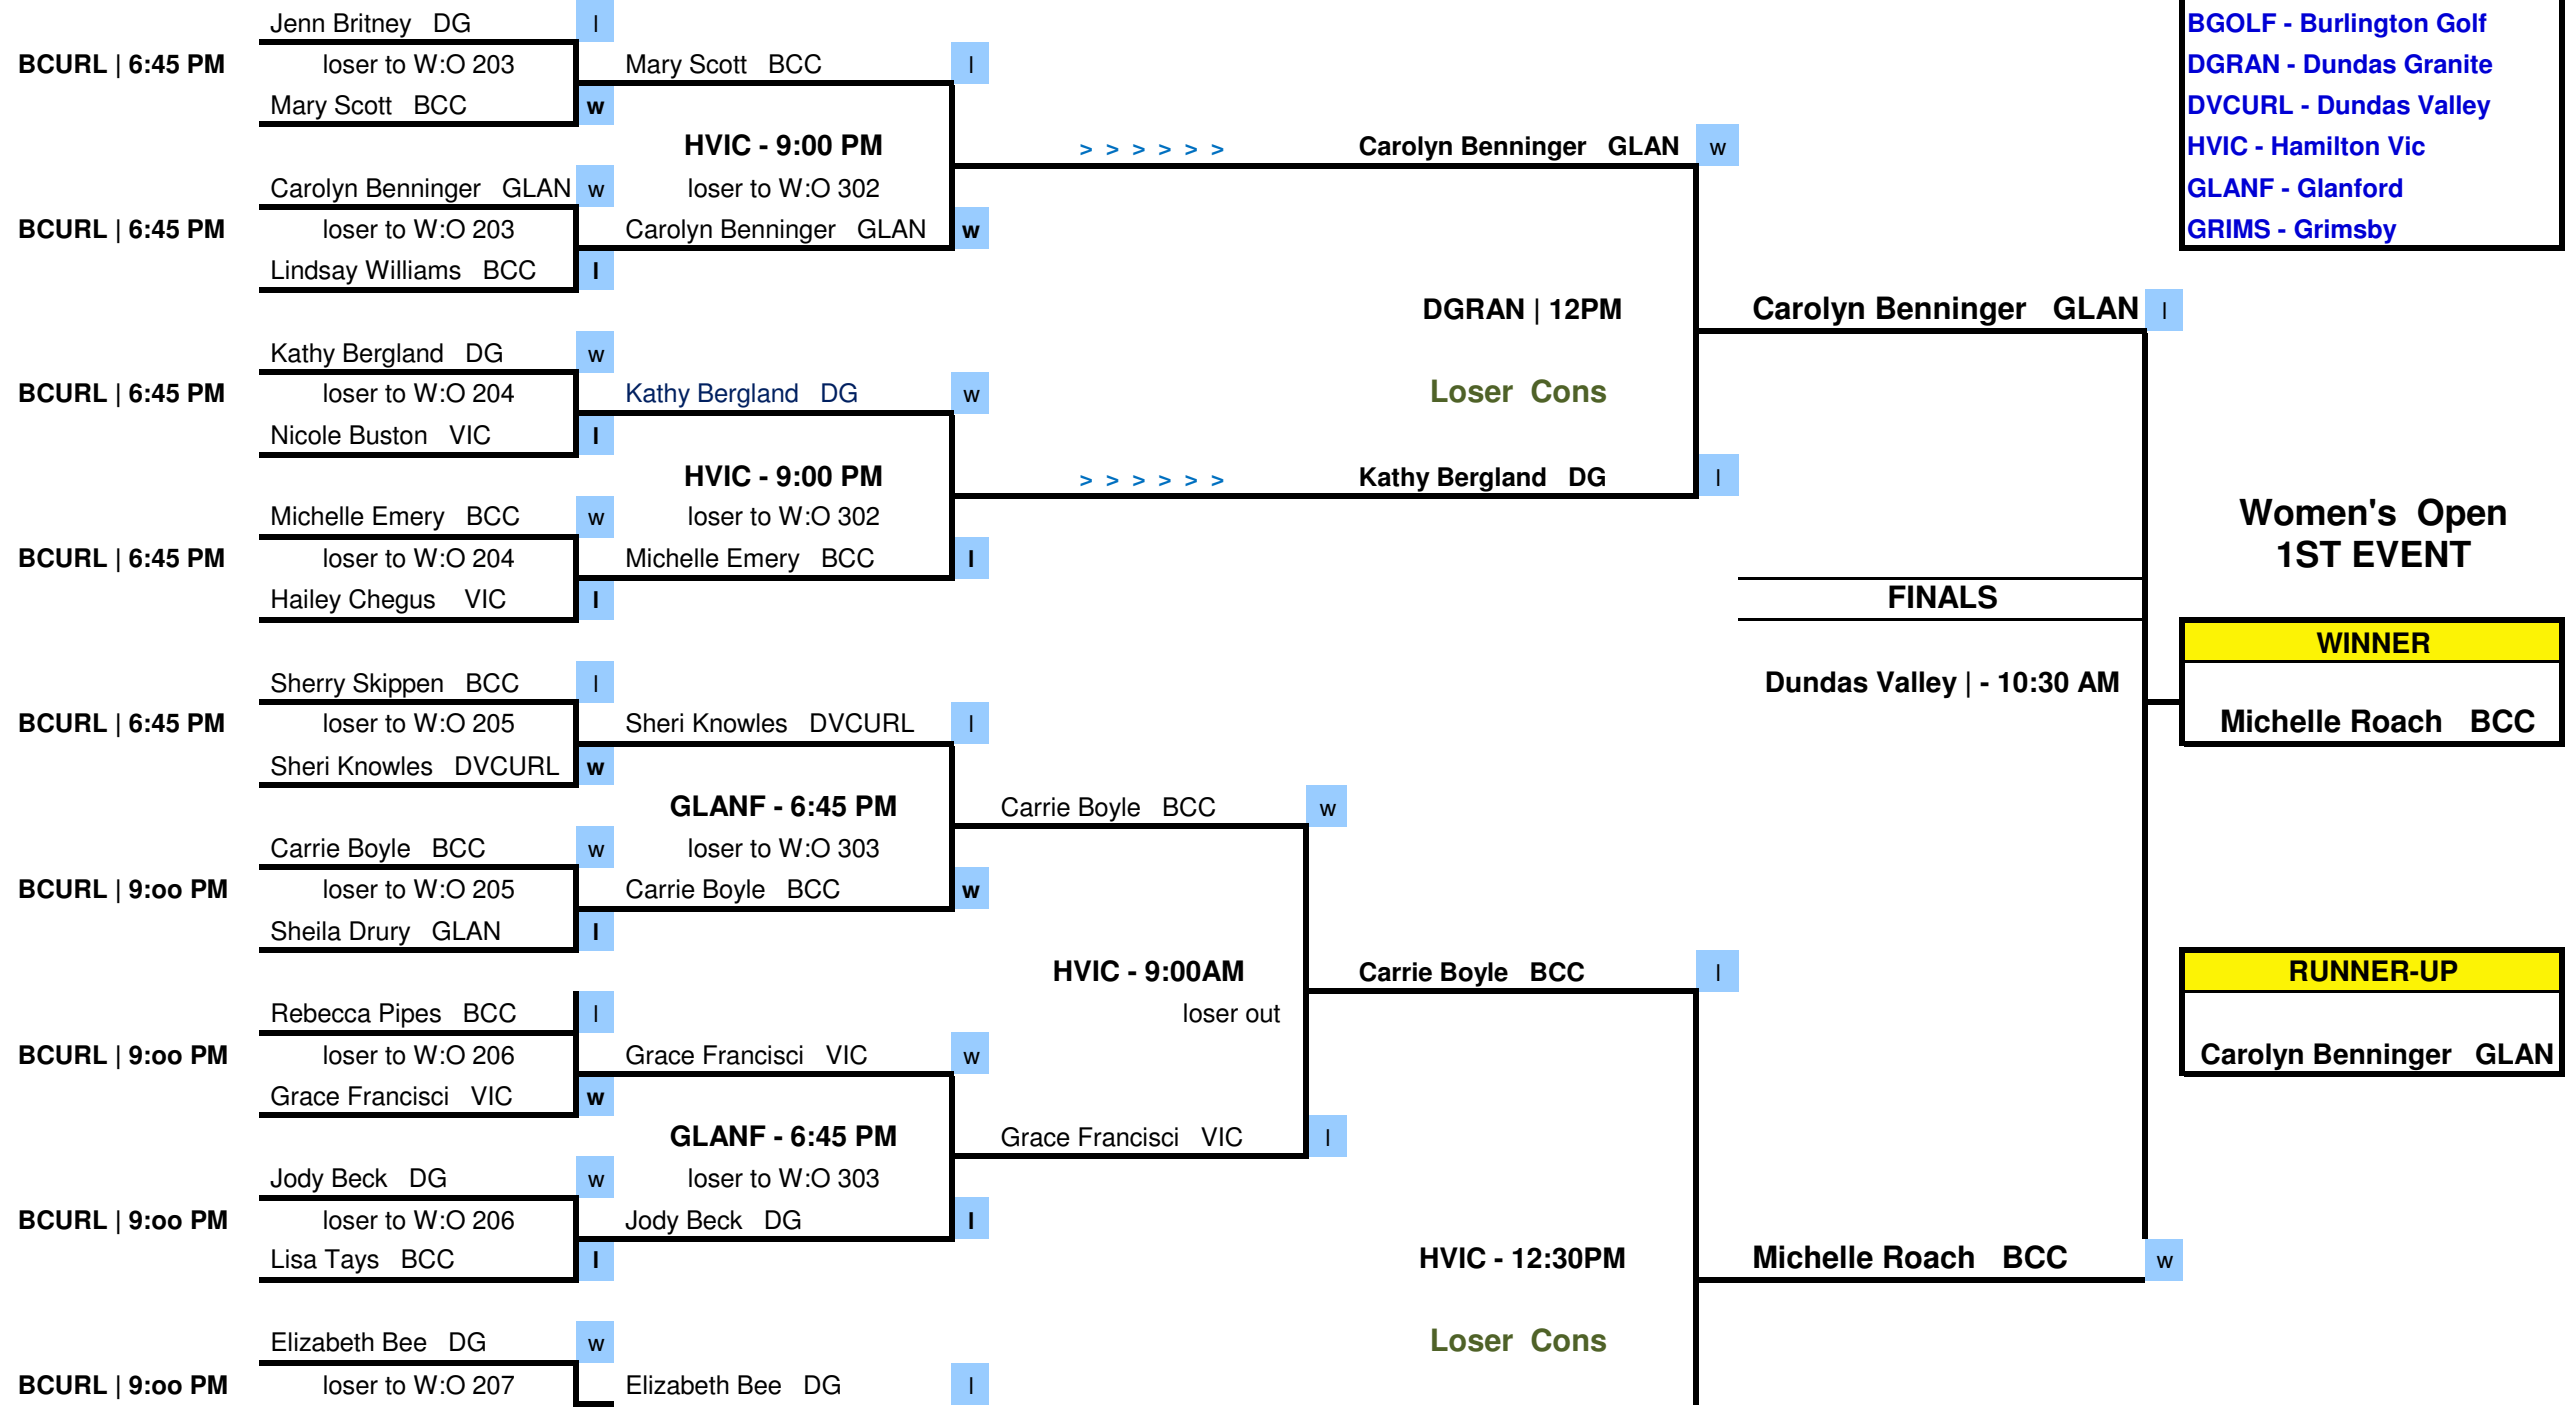

Thu., Feb. 05, '26

Fri., Feb. 06, '26

Sat., Feb. 07, '26

Sat., Feb. 07, '26

Sun., Feb. 08, '26

Legend

- BCURL - Burlington Curling
- BGOLF - Burlington Golf
- DGRAN - Dundas Granite
- DVCURL - Dundas Valley
- HVIC - Hamilton Vic
- GLANF - Glanford
- GRIMS - Grimsby

BCURL | 9:00 PM

Brenda Donaldson GLAN

I

GLANF - 6:45 PM

> > > > > >

Michelle Roach BCC

w

Michelle Roach BCC

w

loser to W:O 304

loser to W:O 207

Michelle Roach BCC

w

Emily Dakers VIC

I

Women's Open Consolation