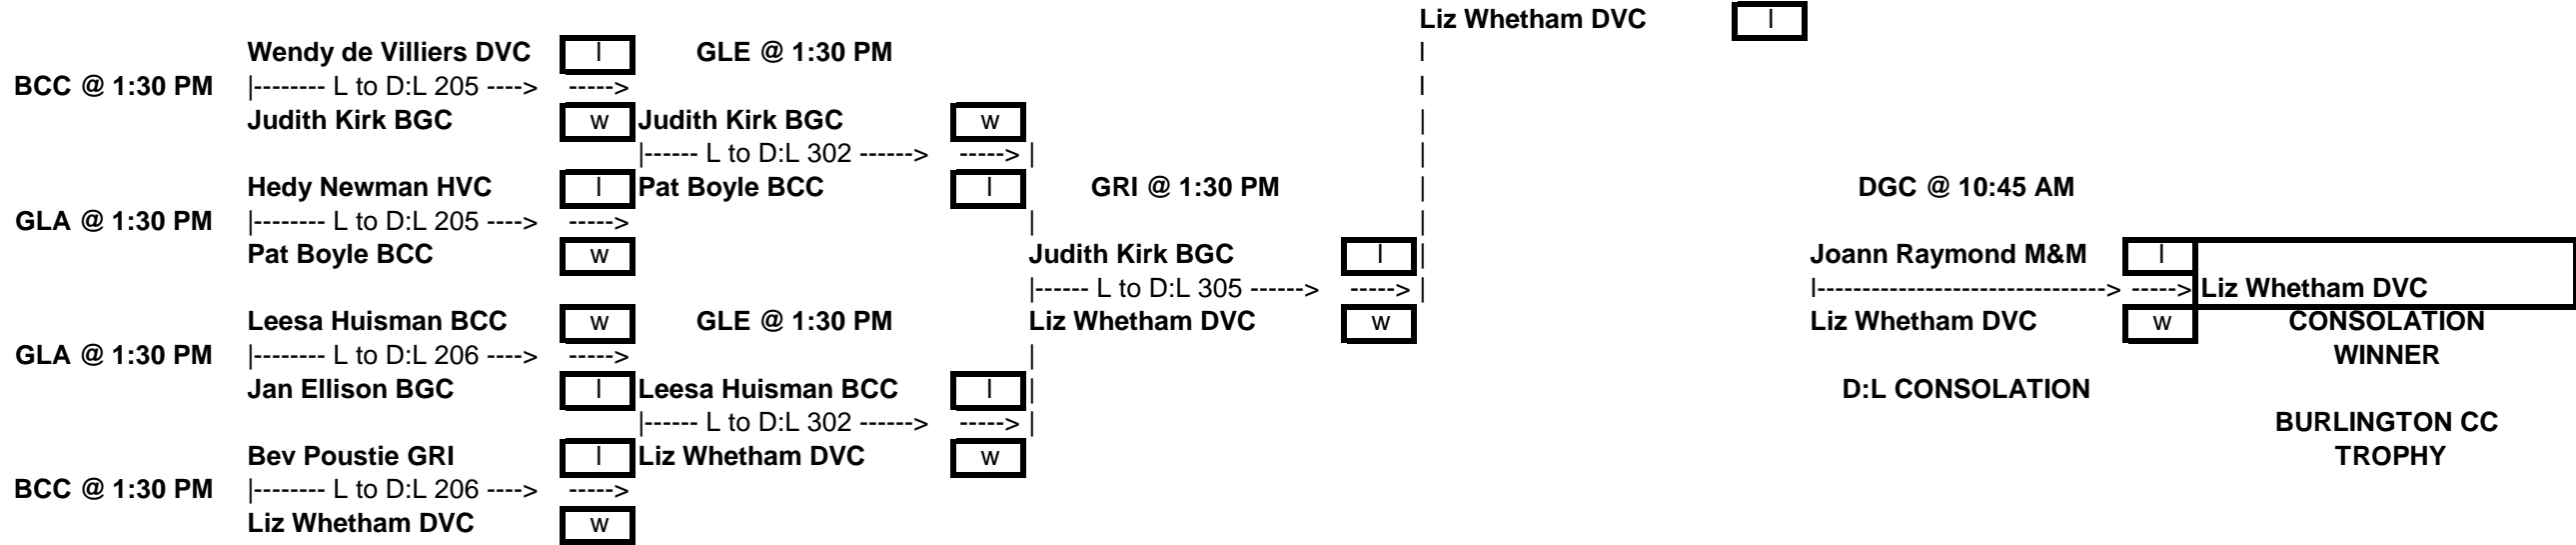

Mon., Jan. 12, '15

Tue., Jan. 13, '15

Wed., Jan. 14, '15

Thu., Jan. 15, '15

Fri., Jan. 16, '15

Legend

- BCC - Burlington Curling
- BGC - Burlington Golf
- DGC - Dundas Granite
- DVC - Dundas Valley
- GLA - Glanford
- GLE - Glendale
- GRI - Grimsby
- HVC - Hamilton Victoria

**OPEN DAY LADIES
1ST EVENT**

Sponsored by:

M & M MEAT SHOPS

CAMBRIDGE TOWELS

GENUINE BAKERY

HACA

DGC @ 10:45 AM

Event	Mon., Jan. 12, '15	Tue., Jan. 13, '15	Wed., Jan. 14, '15	Thu., Jan. 15, '15	Fri., Jan. 16, '15
GRI @ 1:30 PM	Mary St. James BCC ----- L to D:L 201 ----->	[W]	GLA @ 1:30 PM		
	Christina Neales HVC	[I]	Mary St. James BCC ----- L to D:L 303 ----->	[I]	
GRI @ 1:30 PM	Izzy Ross DVC ----- L to D:L 201 ----->	[I]	Terri Martyniuk BCC	[W]	GLE @ 1:30 PM
	Terri Martyniuk BCC	[W]			
GRI @ 1:30 PM	Kathleen Hewick BGC ----- L to D:L 202 ----->	[I]	DVC @ 1:30 PM	Terri Martyniuk BCC - L to D:L CONSOLATION ----->	[W]
	Joann Raymond M&M	[W]	Joann Raymond M&M ----- L to D:L 304 ----->	Joann Raymond M&M	[I]
BCC @ 1:30 PM	Dayle Vraets GRI ----- L to D:L 202 ----->	[W]	Dayle Vraets GRI	[I]	
	Debbie Holmes GLE	[I]			
DGC @ 1:30 PM	Barb Knapp DVC ----- L to D:L 203 ----->	[I]	GLE @ 1:30 PM		
	Diana Simpson BCC	[W]	Diana Simpson BCC ----- L to D:L 301 ----->	[I]	Terri Martyniuk BCC ----- L to D:L 301 ----->
DGC @ 1:30 PM	Sharyn Wilson GLA ----- L to D:L 203 ----->	[W]	Sharyn Wilson GLA	[W]	Sharyn Wilson GLA ----- L to D:L 301 ----->
	Elizabeth Flett BCC	[I]	HVC @ 1:30 PM		
DGC @ 1:30 PM	Karen Burridge DVC ----- L to D:L 204 ----->	[I]	Sharyn Wilson GLA ----- L to D:L 305 ----->	[W]	
	Judy McIntyre BGC	[W]	Judy Polstra GRI	[I]	
DGC @ 1:30 PM	Judy Polstra GRI ----- L to D:L 204 ----->	[W]			
	Ruby Chalmers GLE	[I]	BGC @ 1:30 PM		
			Sharyn Wilson GLA - L to D:L CONSOLATION ----->	[W]	

Terri Martyniuk BCC
[W] [I] **WINNER**

Sharyn Wilson GLA
[I] **RET A BLACK TROPHY**

Sharyn Wilson GLA
[I] **RUNNER-UP**

HAMILTON and DISTRICT TROPHY

Revision Date Dec 16, 2014