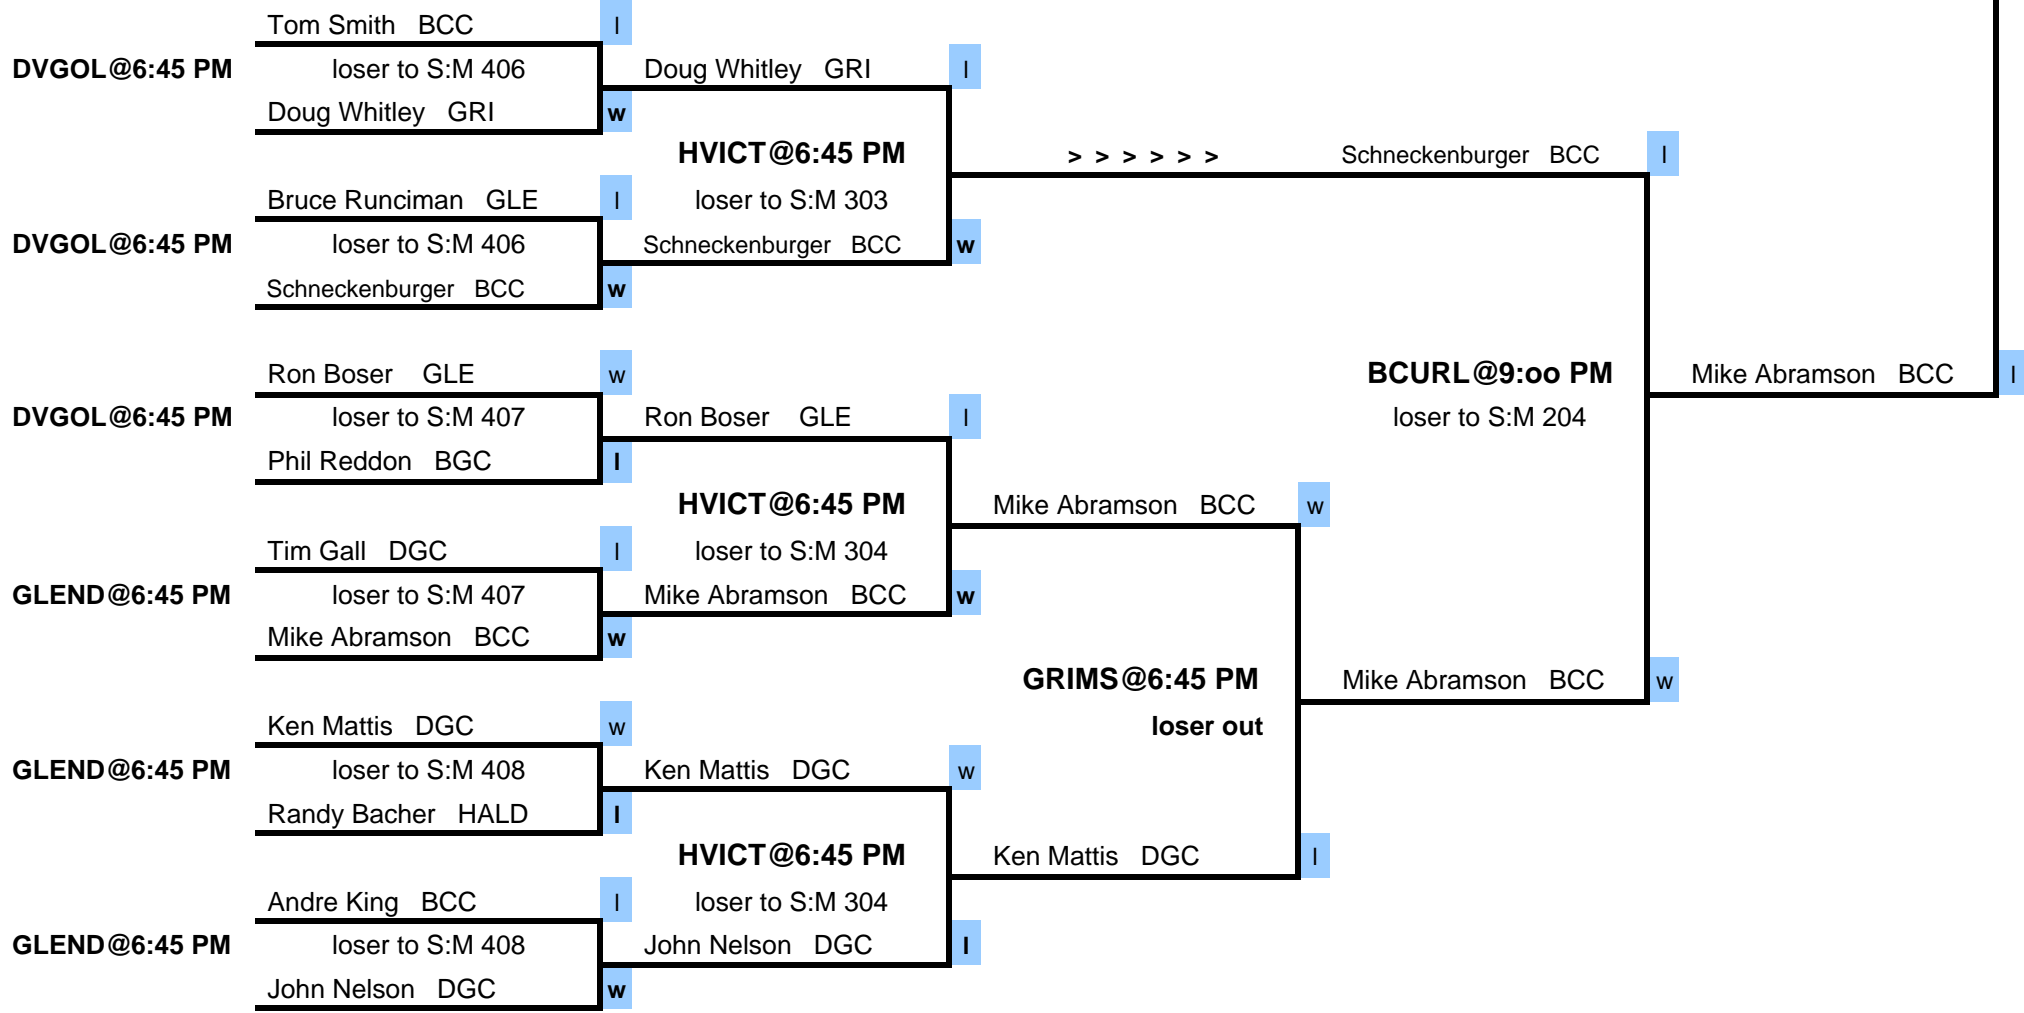

Mon., Jan. 09, '17

Tue., Jan. 10, '17

Wed., Jan. 11, '17

Thu., Jan. 12, '17

Sat., Jan. 14, '17

Sponsored by

**SENIOR'S - DAY  
1ST EVENT**

# SENIOR'S - EVENING

**Tue., Jan. 10, '17**

Wed., Jan. 11, '17

Thu., Jan. 12, '17

Fri., Jan. 13, '17

## SENIOR'S - EVENING 1ST EVENT

**Legend**

- BCURL - Burlington Curling
- BGOLF - Burlington Golf
- DGRAN - Dundas Granite
- DVGOL - Dundas Valley
- GLANF - Glanford
- GLEND - Glendale
- GRIMS - Grimsby
- HVICT - Hamilton Victoria
- HALD - Haldimand