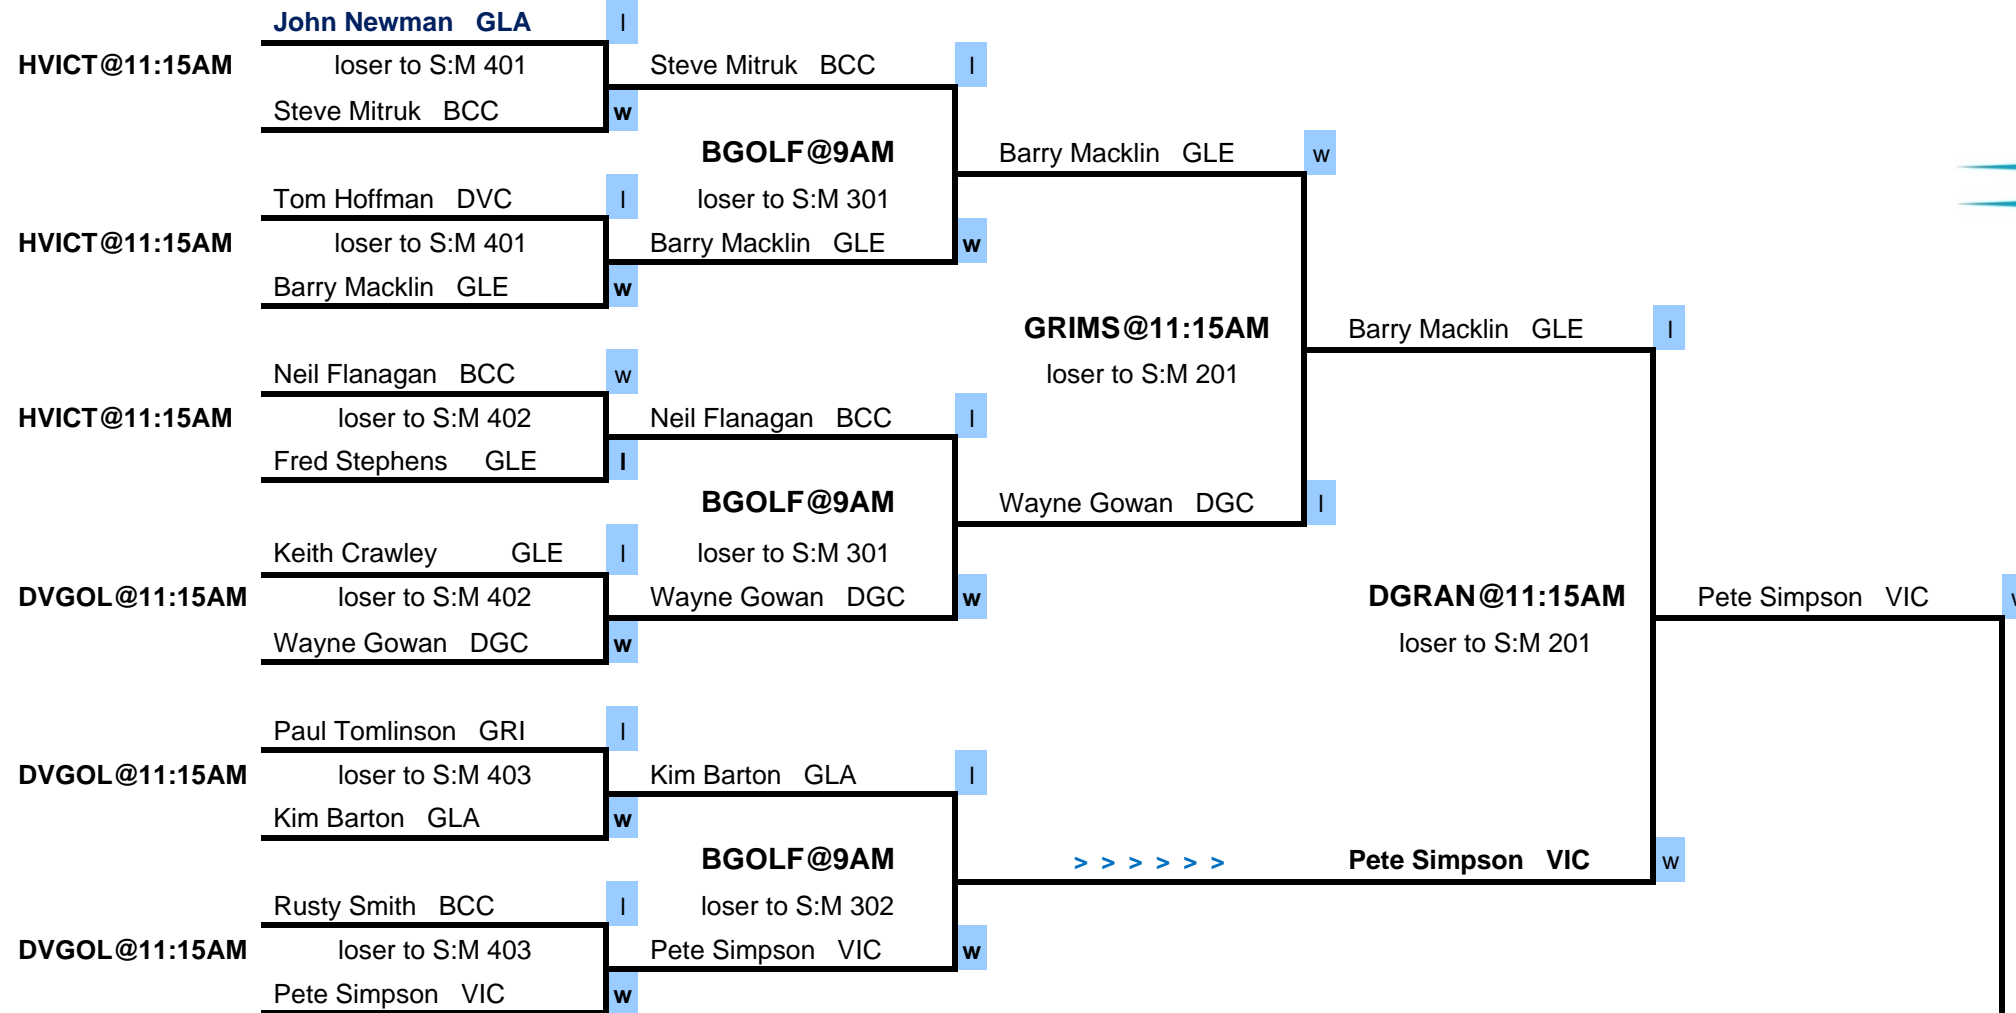

Mon., Jan. 09, '17

Tue., Jan. 10, '17

Wed., Jan. 11, '17

Thu., Jan. 12, '17

Sat., Jan. 14, '17

Sponsored by

**SENIOR'S - DAY  
1ST EVENT**

# SENIOR'S - EVENING

**Tue., Jan. 10, '17**

Wed., Jan. 11, '17

Thu., Jan. 12, '17

Fri., Jan. 13, '17

## SENIOR'S - EVENING 1ST EVENT

**Legend**

- BCURL - Burlington Curling
- BGOLF - Burlington Golf
- DGRAN - Dundas Granite
- DVGOL - Dundas Valley
- GLANF - Glanford
- GLEND - Glendale
- GRIMS - Grimsby
- HVICT - Hamilton Victoria
- HALD - Haldimand