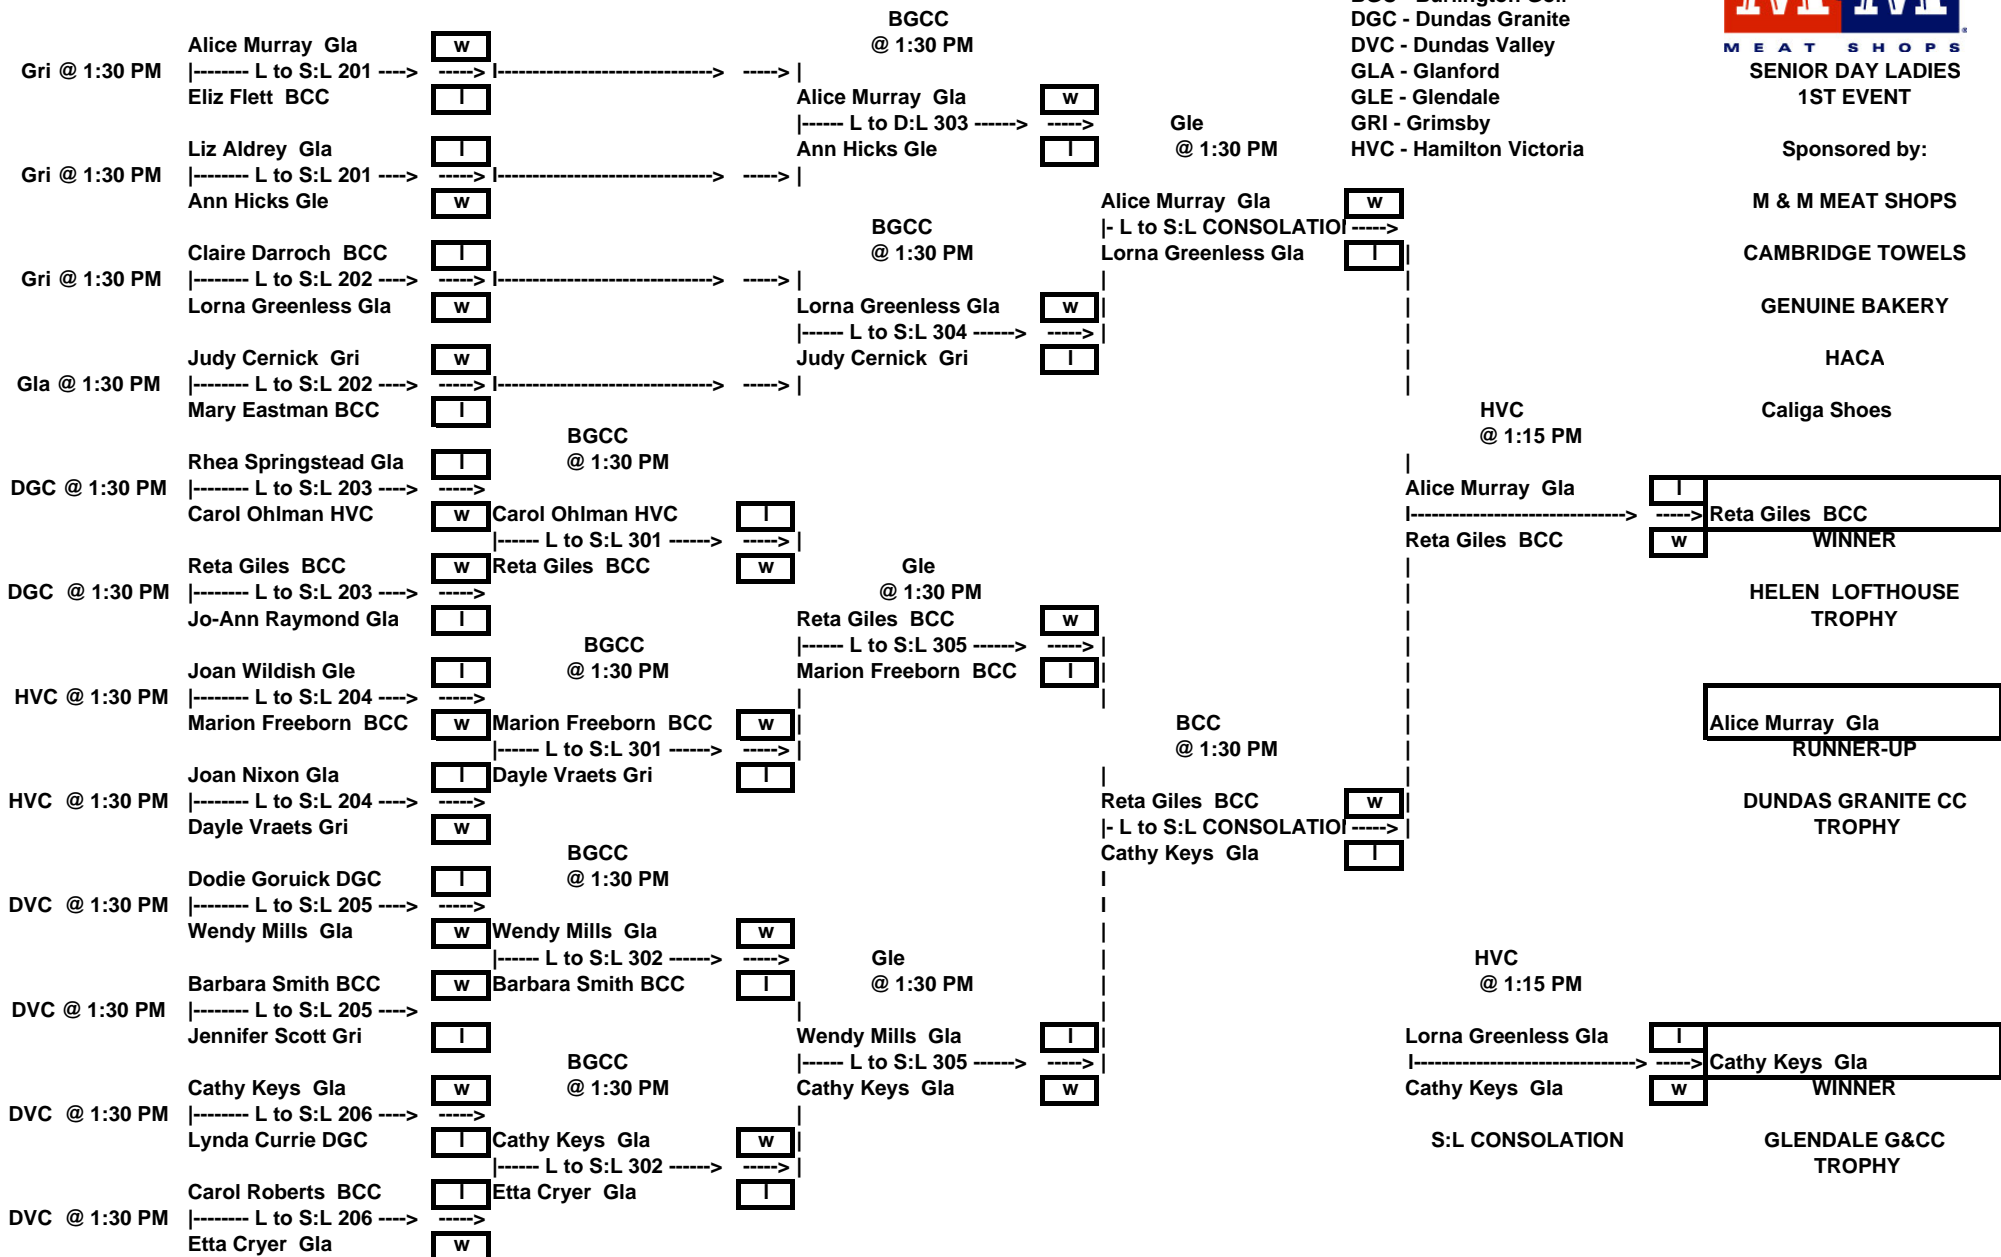

Mon., Jan. 11, '16

Tue., Jan. 12, '16

Wed., Jan. 13, '16

Thu., Jan. 14, '16

Fri., Jan. 15, '16

SENIOR DAY LADIES 1ST EVENT

Sponsored by:

M & M MEAT SHOPS

CAMBRIDGE TOWELS

GENUINE BAKERY

HACA

Caliga Shoes

Legend
 BCC - Burlington Curling
 BGC - Burlington Golf
 DGC - Dundas Granite
 DVC - Dundas Valley
 GLA - Glanford
 GLE - Glendale
 GRI - Grimsby
 HVC - Hamilton Victoria

S:L CONSOLATION

GLENDALE G&CC TROPHY