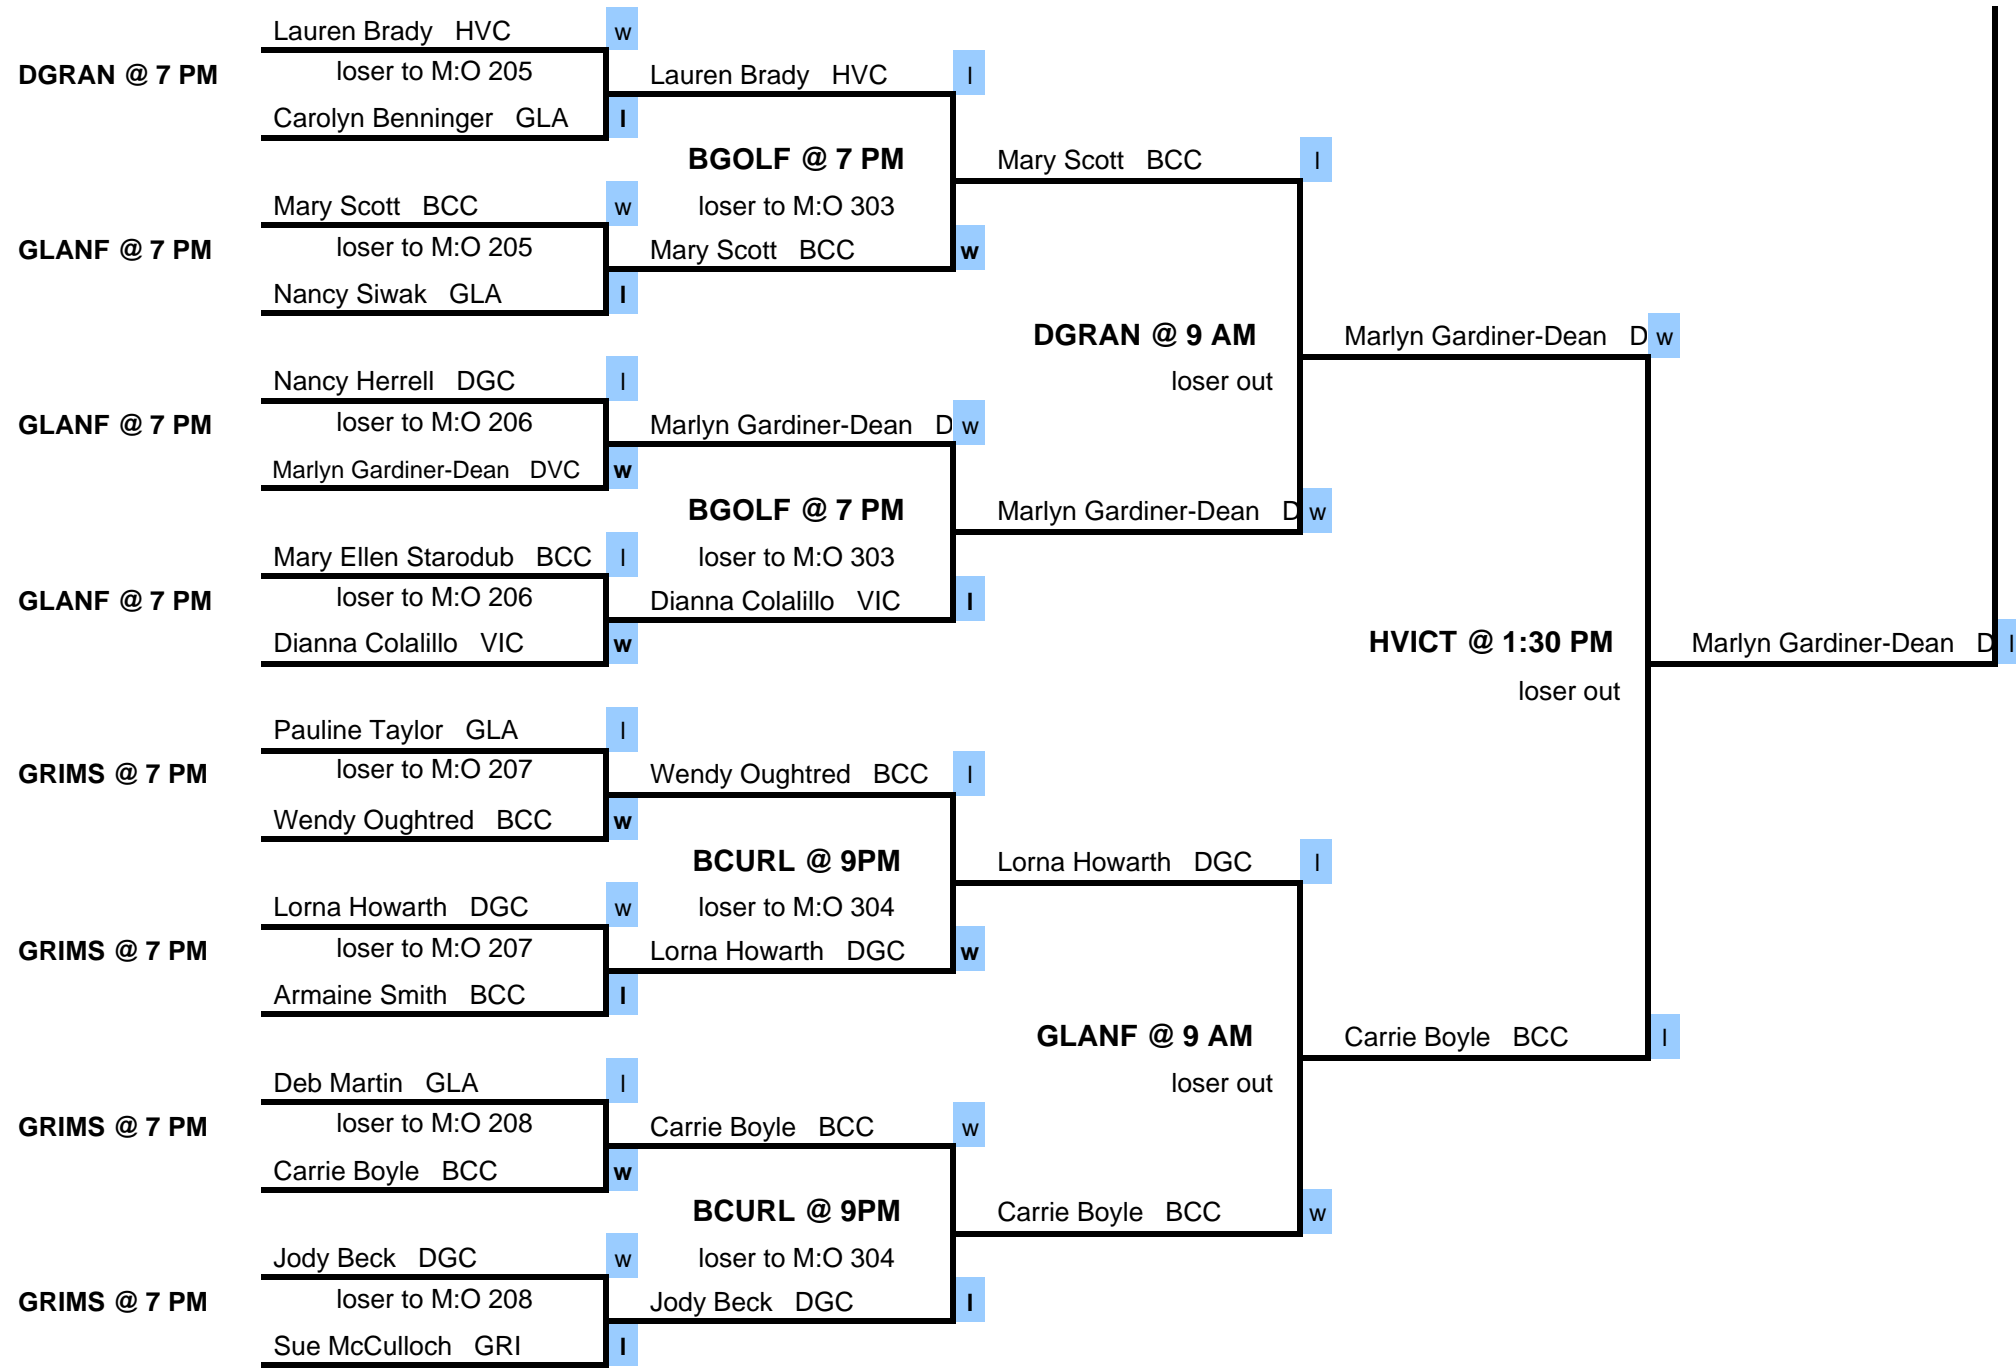

**BGOLF @ 7 PM**

BCURL@7PM

Marie Solvason GRI  
loser to M:O 201  
Jennifer Lawson DGC

loser to M:O 301  
Jennifer Lawson DGC

Jennifer Lawson DGC

**HVICT @ 9 AM**

BCURL@7PM

Dianne Kirchner BGC  
loser to M:O 202  
Glenis Snoei GRI

**HVICT @ 9 AM**

DGRAN @ 7 PM

Lorraine Davisen DGC  
loser to M:O 204  
Angela Wiepjes GLA

Lorraine Davisen DGC

**BGOLF @ 7 PM**

DGRAN @ 7 PM

Connie Young GLA  
loser to M:O 204  
Laurie Korten HALD

loser to M:O 302  
Laurie Korten HALD

Lorraine Davisen DGC

**FINALS**

Grimsby @2:00PM

Sponsored by

**Women's Open  
1ST EVENT**

**WINNER**

Glenis Snoei GRI

**Women's Open  
1ST EVENT**

**Legend**

- BCURL - Burlington Curling
- BGOLF - Burlington Golf
- DGRAN - Dundas Granite
- DVGOL - Dundas Valley
- GLANF - Glanford
- GLEND - Glendale
- GRIMS - Grimsby
- HALD - Haldimand
- HVICT - Hamilton Victoris